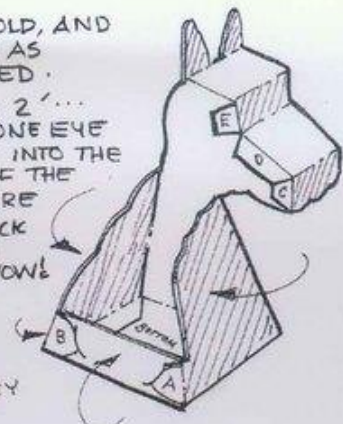

• CUT OUT, FOLD, AND ASSEMBLE AS ILLUSTRATED.

• VIEW FROM 2'...
CLOSE ONE EYE
LOOK INTO THE EYES OF THE CREATURE
AND ROCK BACK AND FORTH. WOW!

CUT TO WHITE DOT

This desk top creature was inspired by the work of Jerry Andrus Gathering for Gardner 3 January 16-18, 1998 Atlanta, Georgia USA. Thank you Martin for sharing your mind with all of us! Bill Kitchin, Andrew Barthello, Steve Wagner and all the folks at Binary Arts.