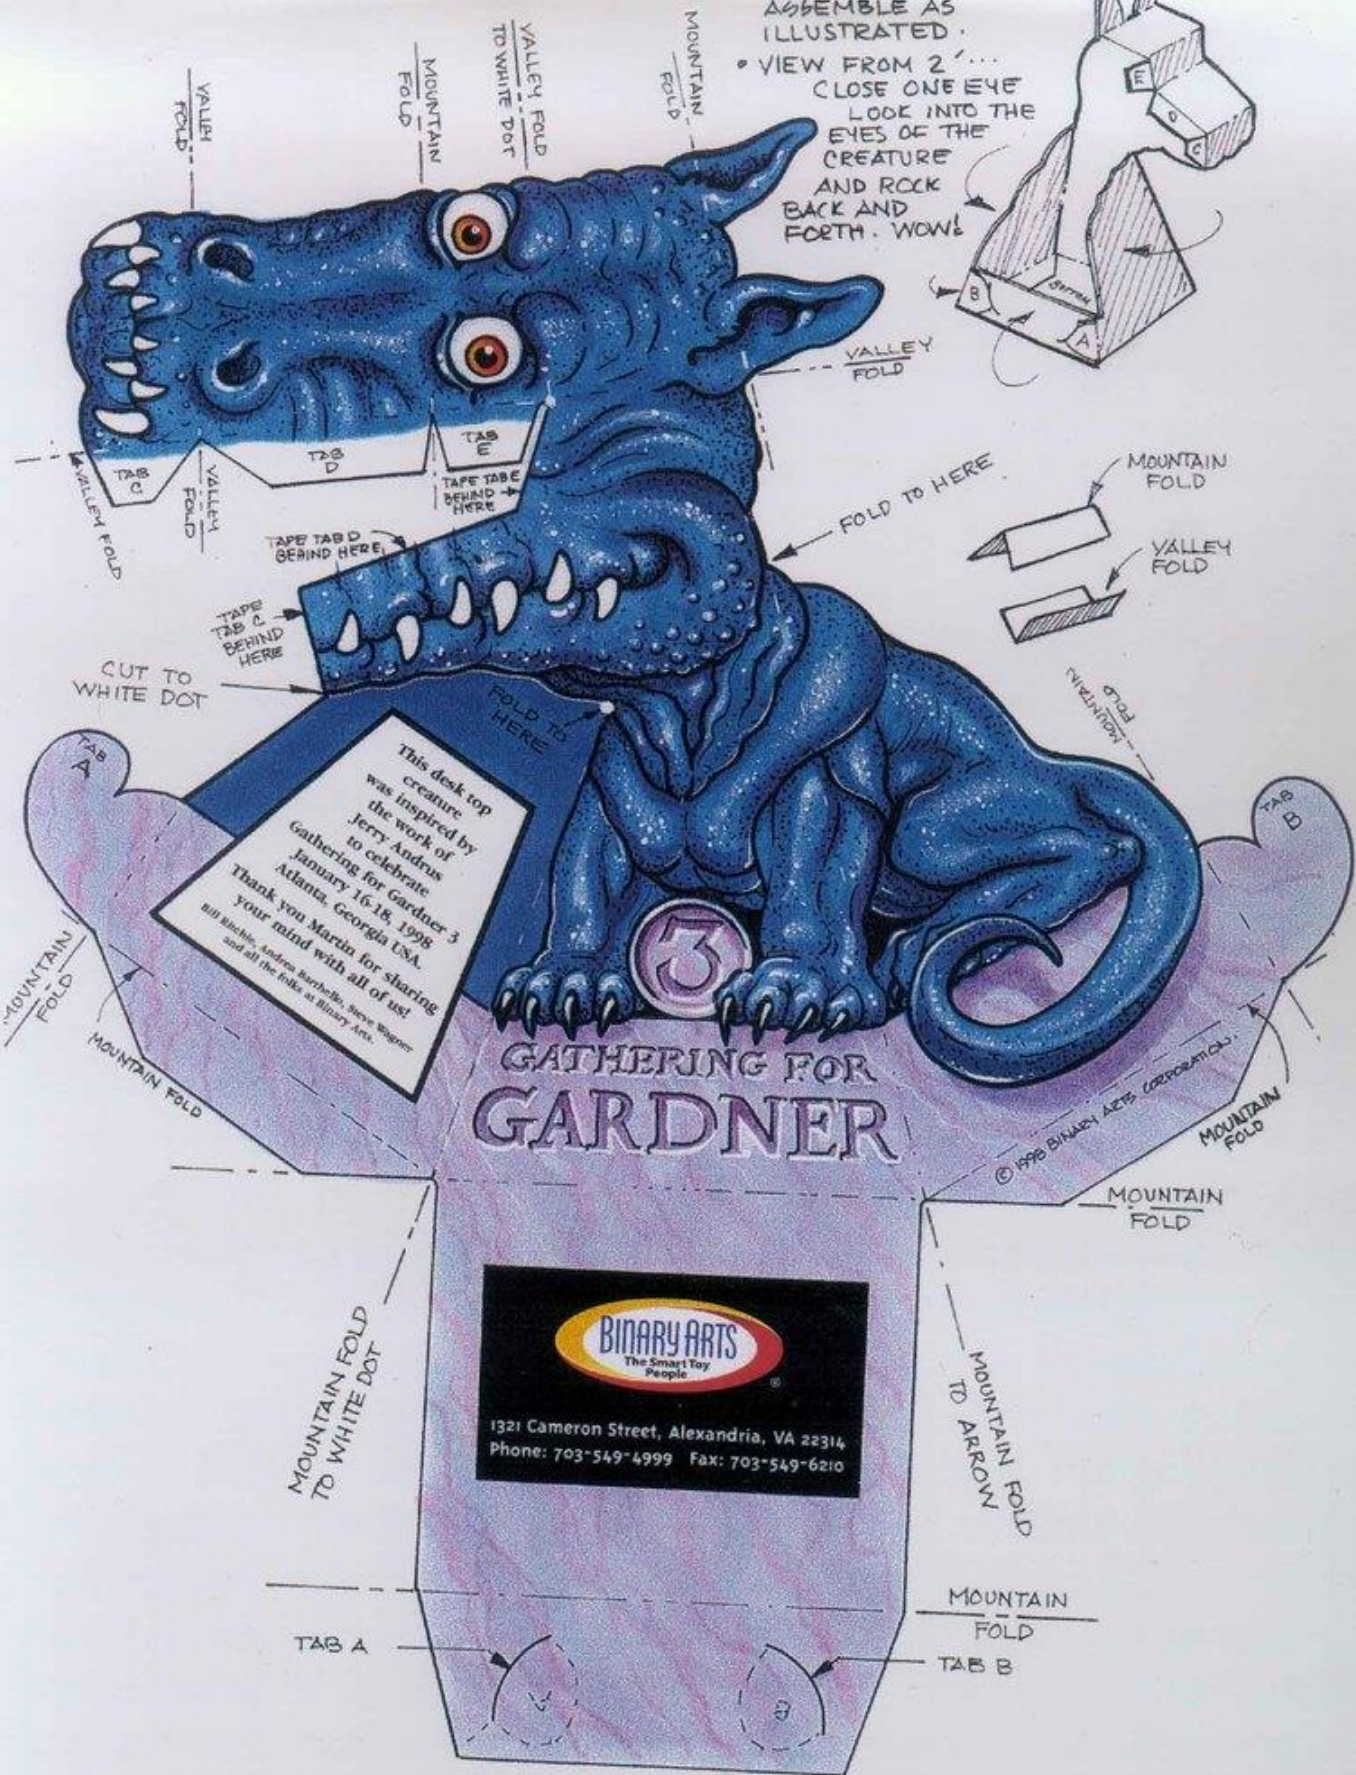

• CUT OUT, FOLD, AND ASSEMBLE AS ILLUSTRATED.

• VIEW FROM 2'...
CLOSE ONE EYE
LOOK INTO THE EYES OF THE CREATURE
AND ROCK BACK AND FORTH. WOW!

CUT TO WHITE DOT

This desk top creature was inspired by the work of Jerry Andrus Gathering for Gardner 3 January 16-18, 1998 Atlanta, Georgia USA. Thank you Martin for sharing your mind with all of us! Bill Kitchin, Andrew Barthello, Steve Wagner and all the folks at Binary Arts.